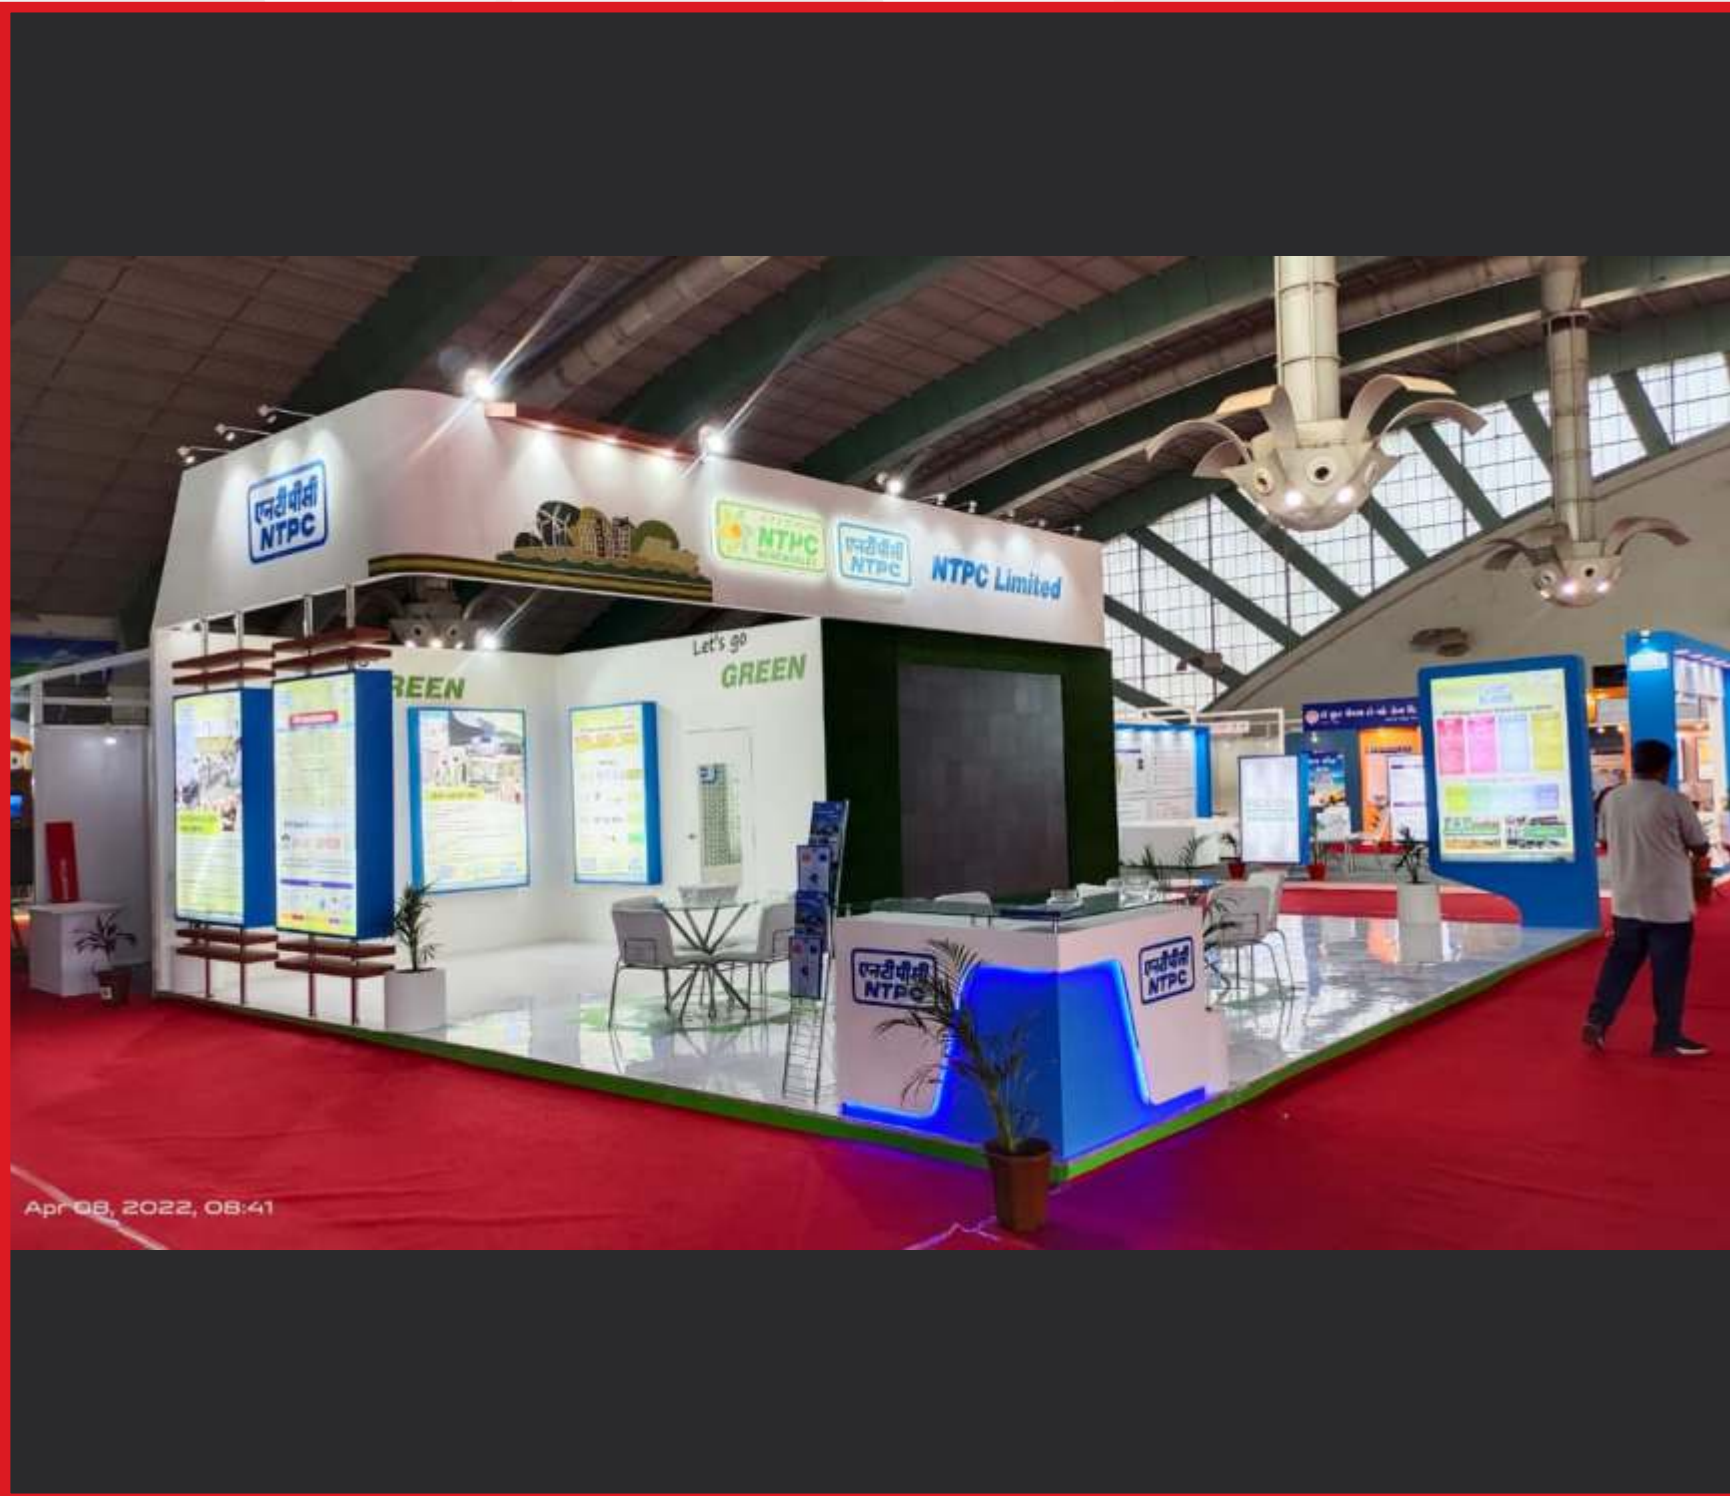

**CREATIVE.
CONSTRUCTIVE.
COMMITTED.**

EXHIBITIONS

RETAILS

INTERIOR

www.xtremestallbuild.com

xtremestallbuild@gmail.com

+91- 9555595269

SIZE : 1146SQM | SHOW : CPHI | VENUE : GREATER - NOIDA

SMART KITCHEN

SIZE : 90 SQM | SHOW : HGH | VENUE : MUMBAI

ROTO PUMPS

64MP AI QUAD CAMERA

Our Presence

INDIA

Flat Number - 71, 1st Floor,
Pocket 16a, Sector 22,
Rohini - Delhi - 110086

 xtremestallbuild@gmail.com