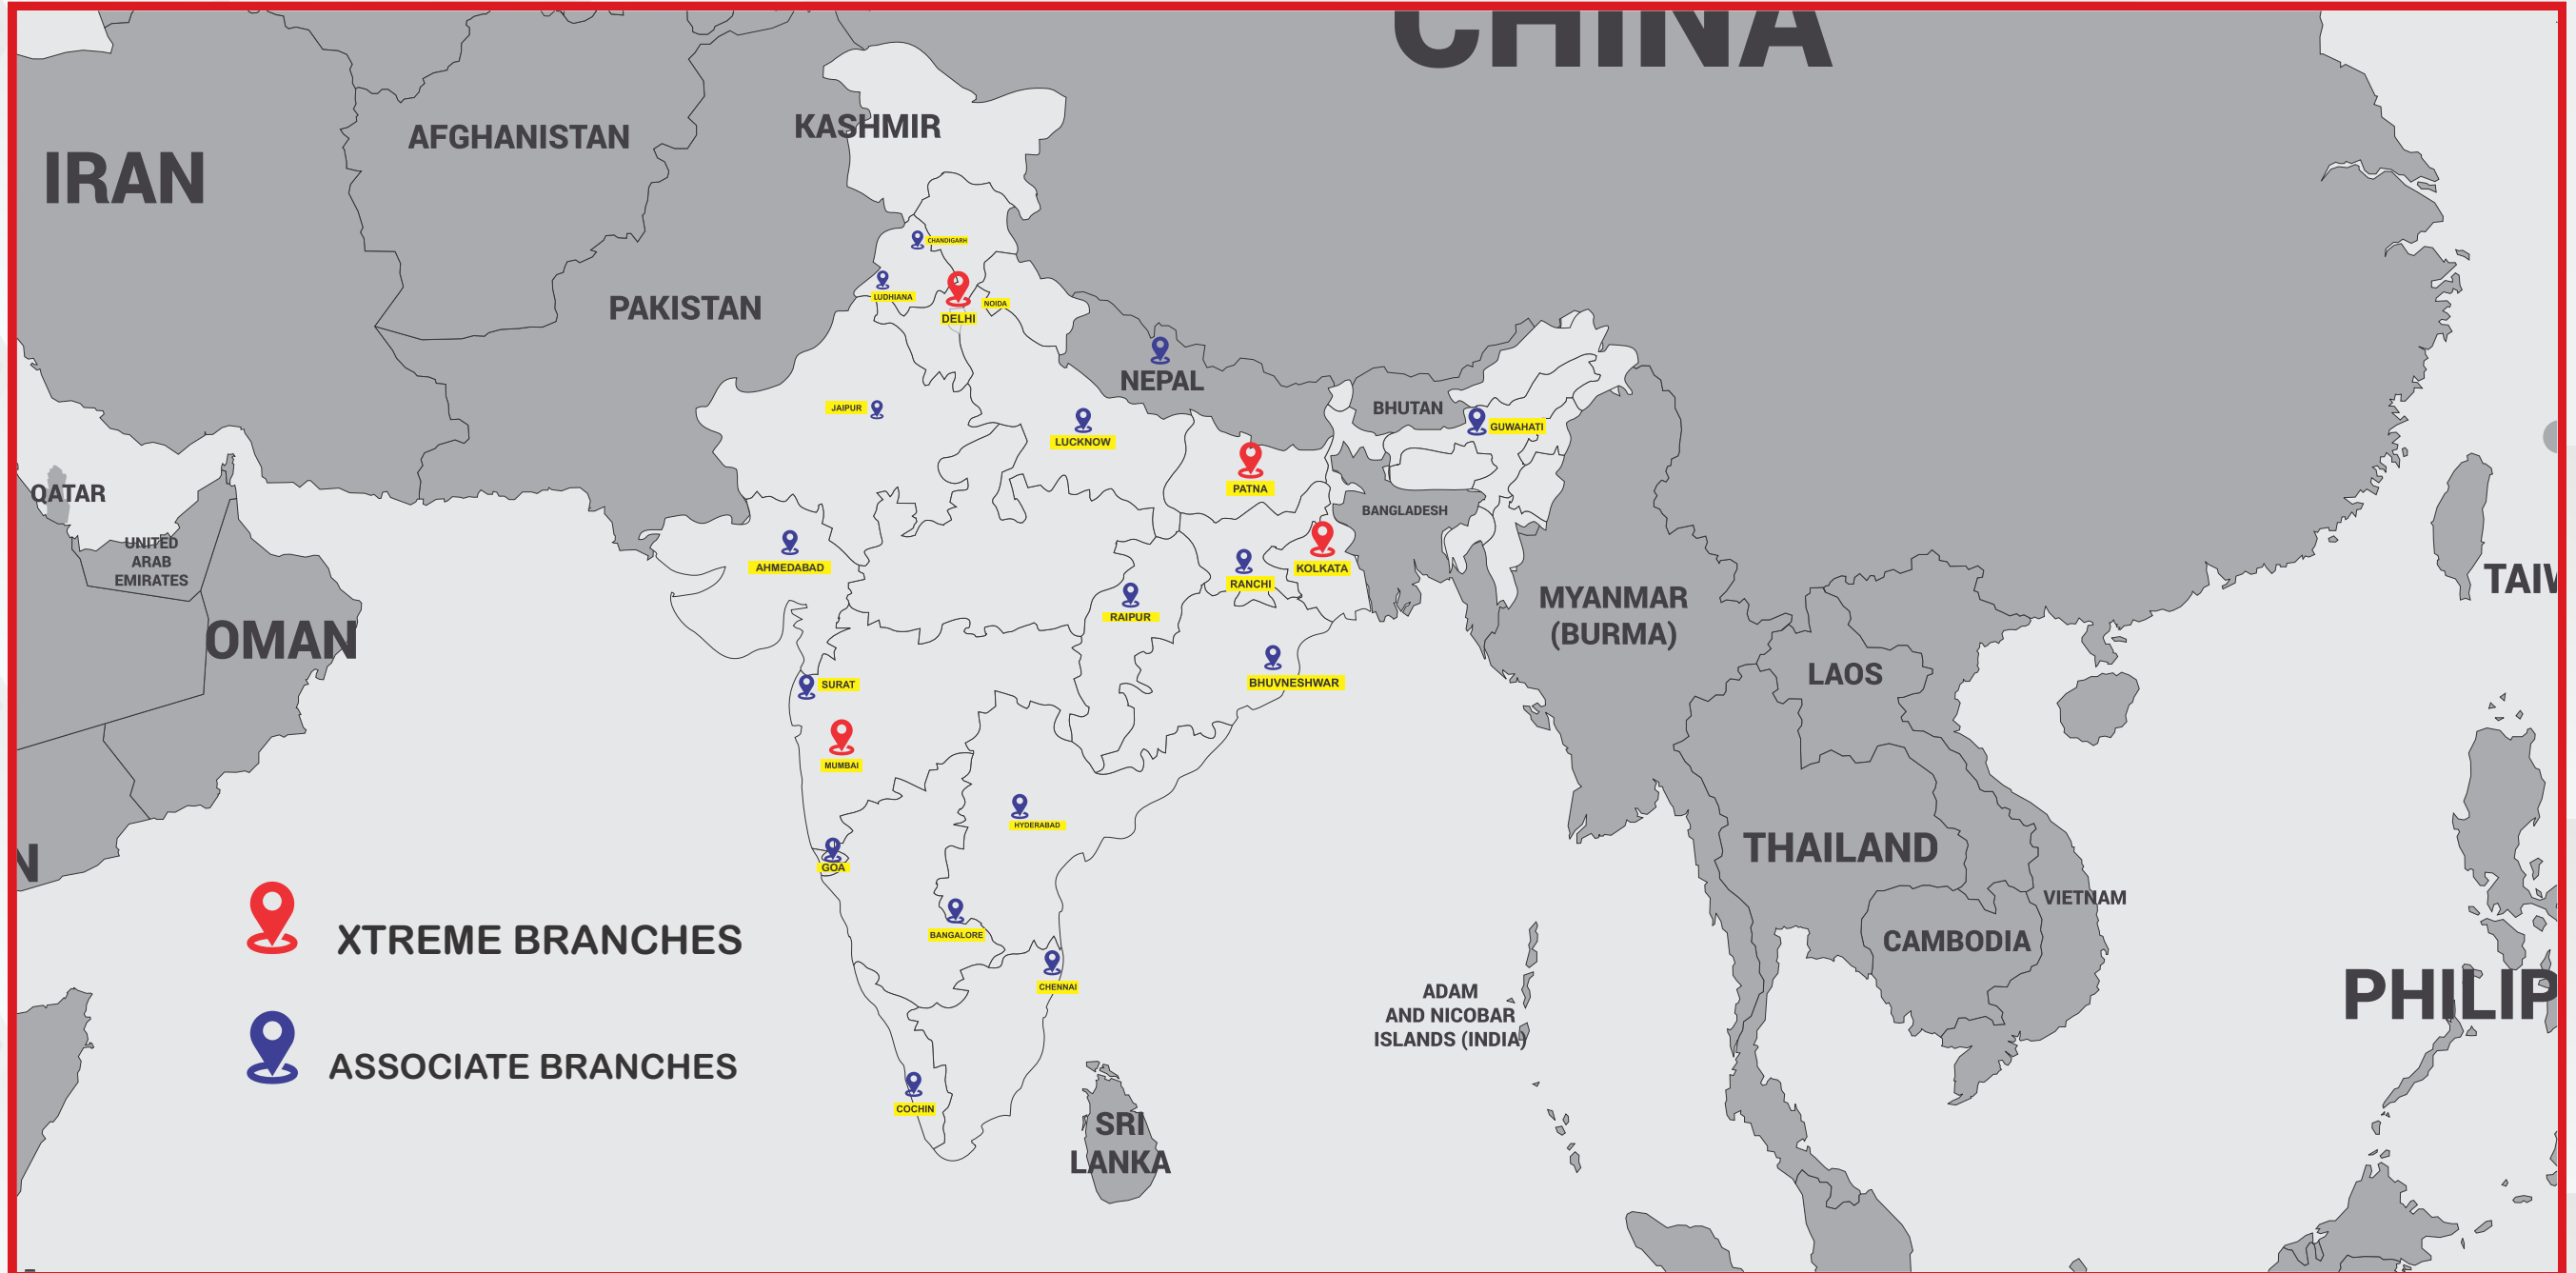

Our Presence